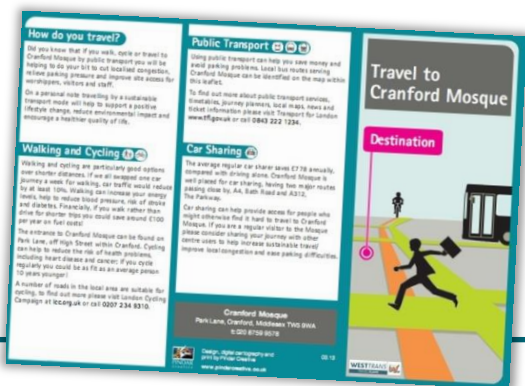

Bus/Tube

There are also a limited number of **pre-charged oyster cards** available to encourage visitors to try out public transport as an alternative to car travel.

Travel Information

Hard copy and electronic travel maps can be produced from templates in a range of sizes to promote and encourage the most sustainable travel options available to site visitors.