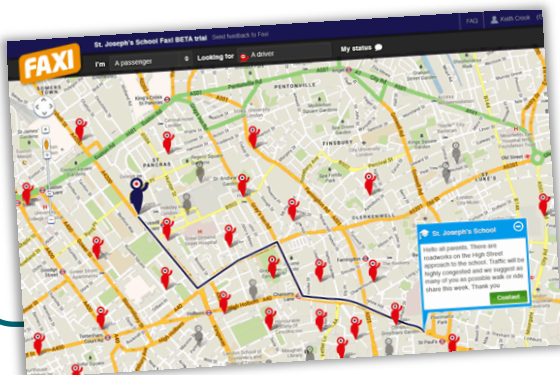

Car & Journey Sharing

We can provide you with a free licence to a community based car and journey sharing website to make lift and ride sharing easier and safer for your visitors.